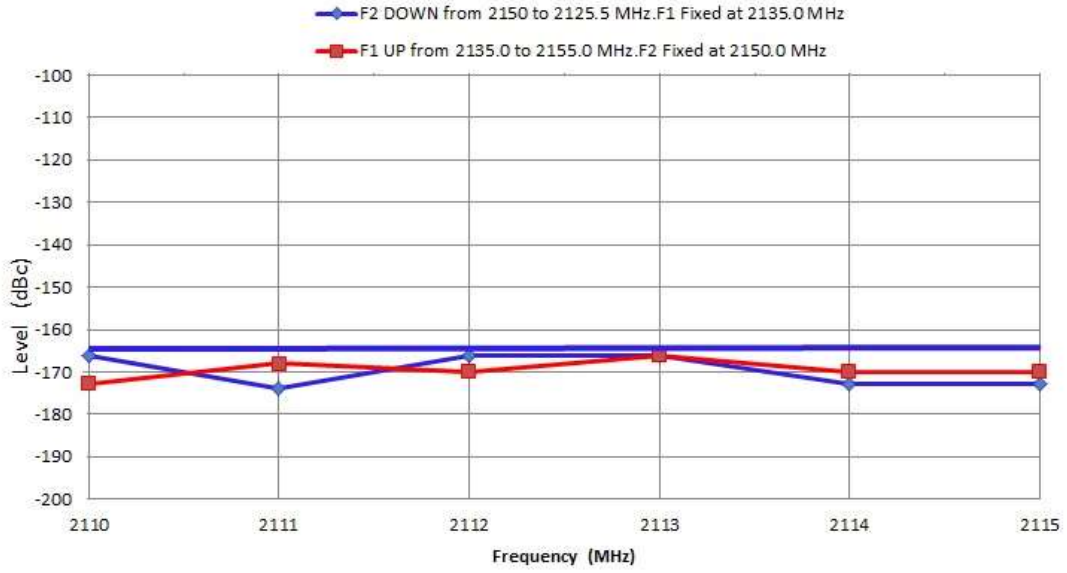

杭州普天乐电缆有限公司

HANGZHOU PUTIANLE CABLE CO.,LTD.