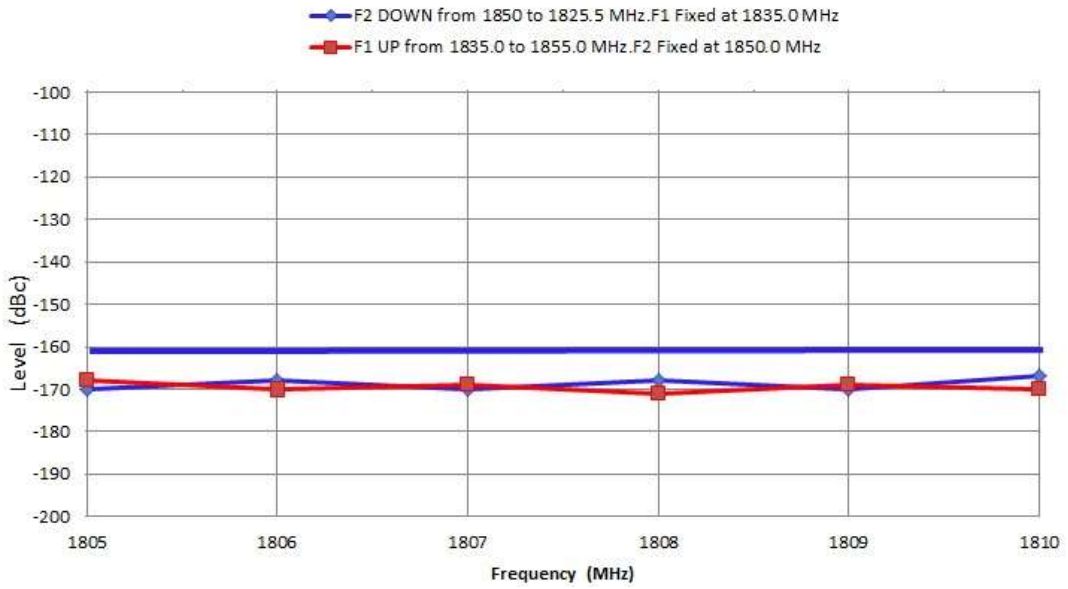

杭州普天乐电缆有限公司

HANGZHOU PUTIANLE CABLE CO.,LTD.