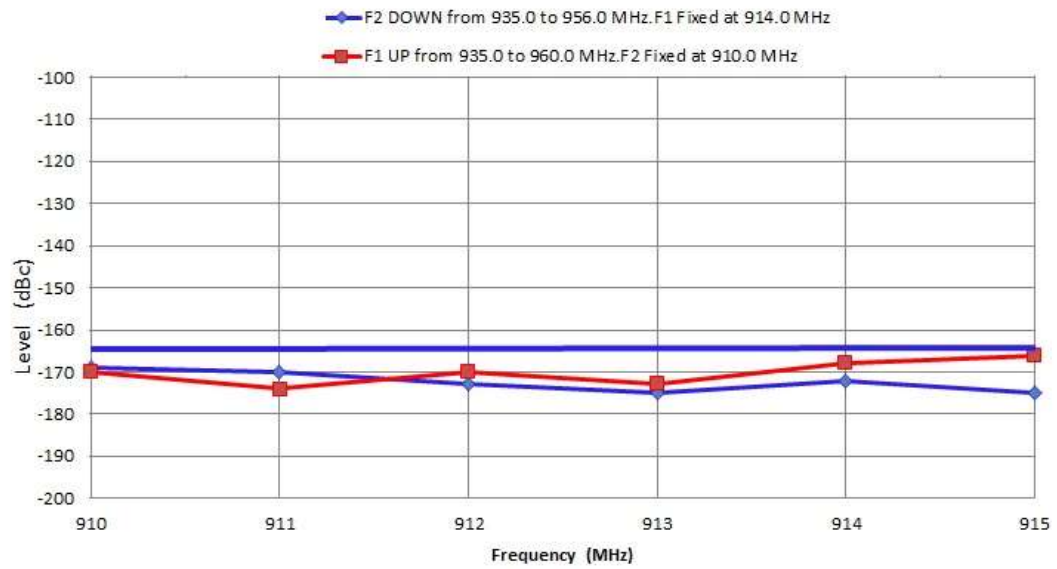

杭州普天乐电缆有限公司

HANGZHOU PUTIANLE CABLE CO.,LTD.