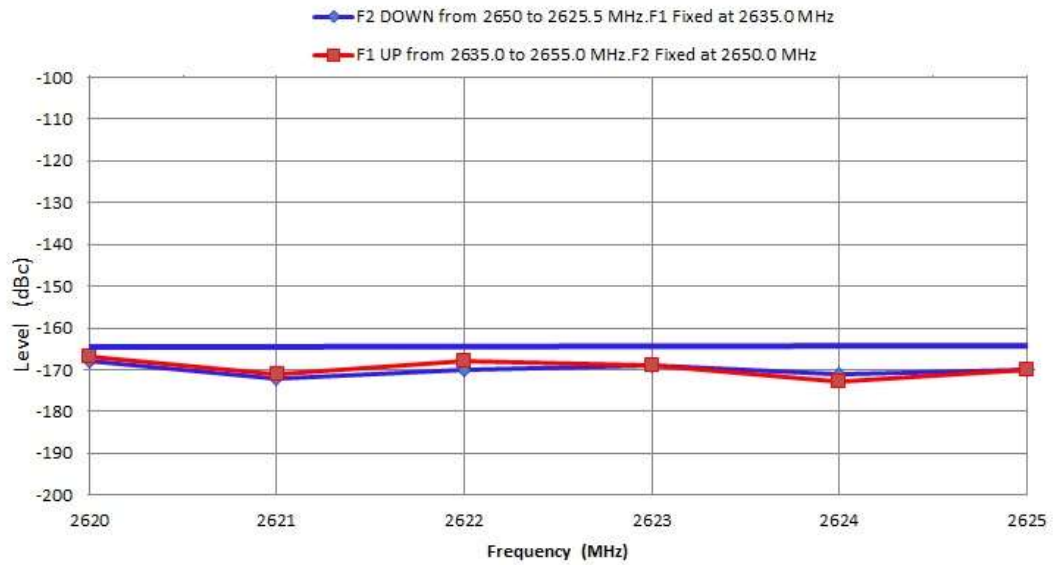

杭州普天乐电缆有限公司

HANGZHOU PUTIANLE CABLE CO.,LTD.