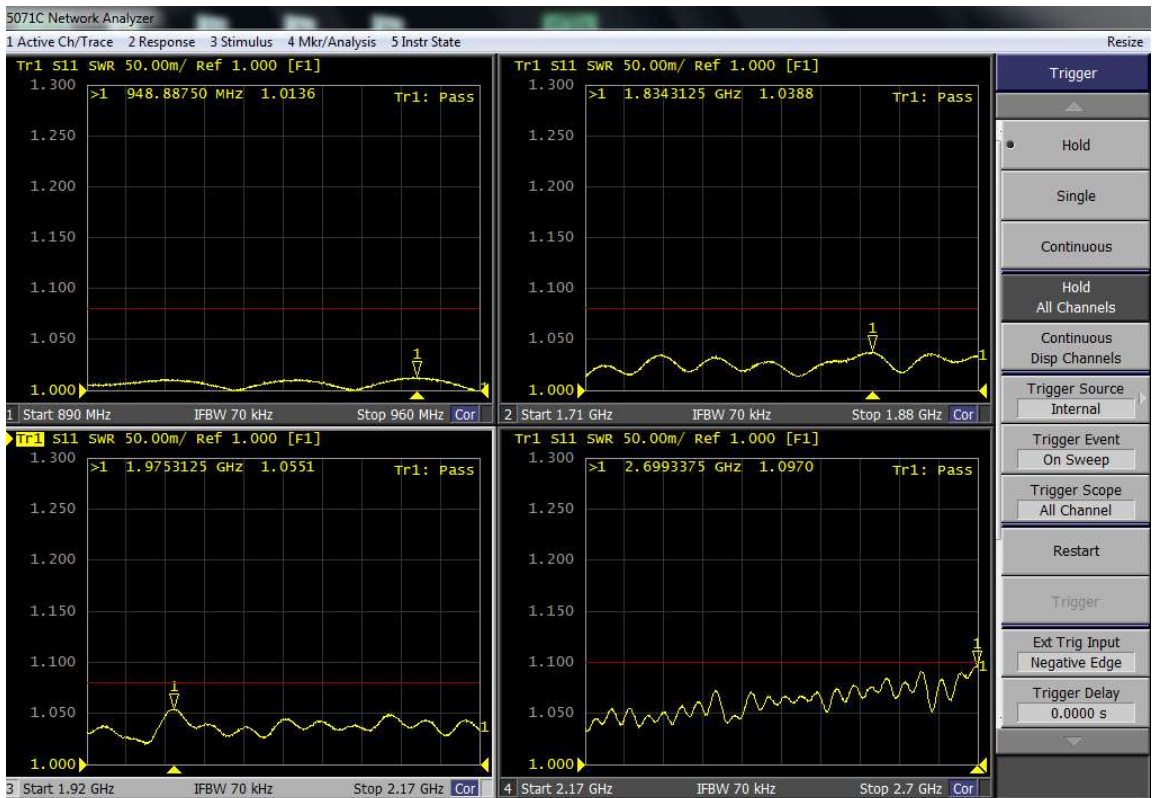

杭州普天乐电缆有限公司

HANGZHOU PUTIANLE CABLE CO.,LTD.